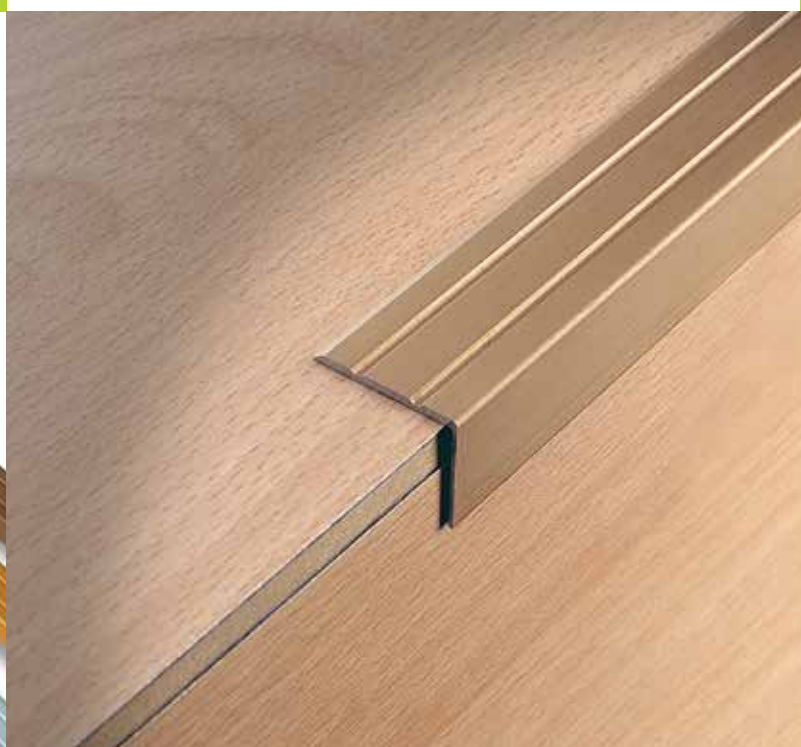

**STAIRTEC SL** is an aluminum angle profile appropriate for all floor types, particularly wood staircases. This profile is especially suited for retrofitting damaged stairs and concealing edge imperfections.

stairtec™ SL

(SL 20\*)

**STAIRTEC SL 10 A\* Extruded Anodized Aluminum**

This profile is available in three finishes: silver (AS), gold (AO), bronze (AB). It is highly resistant to oxidation and less resistant to mechanical impact. Available in two versions: self-adhesive for fast and easy installation, and pre-drilled installed with flathead screws for do-it-yourself applications.

**STAIRTEC SL 20 A\* Extruded Anodized Aluminum**

This profile is available in three finishes: silver (AS), gold (AO), bronze (AB). It is highly resistant to oxidation and less resistant to mechanical impact. Available in two versions: self-adhesive for fast and easy installation, and pre-drilled installed with flathead screws for do-it-yourself applications.

**STAIRTEC SL 20\* Wood Laminated Extruded Aluminum**

The melamine laminated aluminum profile is available in eight different finishes. The smoothly-embossed melamine is resistant to abrasion, easy to clean and blends easily with existing floors.