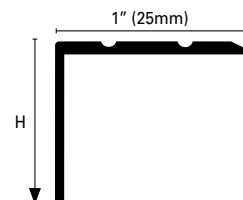

STAIRTEC SL is an aluminum angle profile appropriate for all floor types, particularly wood staircases. This profile is especially suited for retrofitting damaged stairs and concealing edge imperfections.

stairtec™ SL

STAIRTEC SL 10 A* Extruded Anodized Aluminum

This profile is available in three finishes: silver (AS), gold (AO), bronze (AB). It is highly resistant to oxidation and less resistant to mechanical impact. Available in two versions: self-adhesive for fast and easy installation, and pre-drilled installed with flathead screws for do-it-yourself applications.

STAIRTEC SL 20 A* Extruded Anodized Aluminum

This profile is available in three finishes: silver (AS), gold (AO), bronze (AB). It is highly resistant to oxidation and less resistant to mechanical impact. Available in two versions: self-adhesive for fast and easy installation, and pre-drilled installed with flathead screws for do-it-yourself applications.

STAIRTEC SL 20* Wood Laminated Extruded Aluminum

The melamine laminated aluminum profile is available in eight different finishes. The smoothly-embossed melamine is resistant to abrasion, easy to clean and blends easily with existing floors.

	BxH = in	mm	Art.		Self-ad.	Drilled
Material:	1x3/8	25x10	SL	10	ASA	ASF
Extruded Anodized Aluminum	1x3/8	25x10	SL	10	AOA	AOF
Finish*: Silver (AS*), Gold (AO*), Bronze (AB*)	1x3/8	25x10	SL	10	ABA	ABF
Length: 8'10" (2.70meters)						
35-7/16" / 4' 5" (0.90/1.35meters)						

Material:	1x3/4	25x20	SL	20	ASA	ASF
Extruded Anodized Aluminum	1x3/4	25x20	SL	20	AOA	AOF
Finish*: Silver (ASF), Gold (AOF), Bronze (ABF)	1x3/4	25x20	SL	20	ABA	ABF
Length: 8'10" (2.70meters)						
35-7/16" / 4' 5" (0.90/1.35meters)						

Pre-cut length available in SELFLINE kit L = 35-7/16" / 4' 5" (0.90/1.35m)